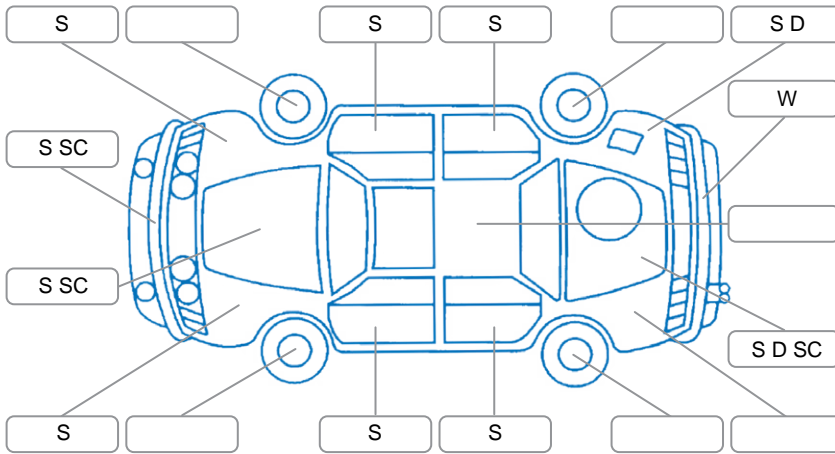

Report ID:	28,288,051	Version:	1
Created:	30 Jun 2026		

Make:	LDV	Model:	T60
Body Style:	Utility	Year:	2020
Rego No.:	NDR822	Rego Expiry:	19 Aug 2026
WoF Expiry:	11 Jul 2027	Odometer:	66,155 Kms
Good No.:	28288051	VIN:	LSFAM11A1LA059359
Next Service:	75,000	Service History:	Yes

Key

S = Scratch R = Rust C = Crack * = Decals W = Significant scuffs
 D = Dent PT = Paint defect P = Pin dent SC = Stone Chips

Note: some defects and blemishes may not be displayed in the diagram

Body Inspection Comments