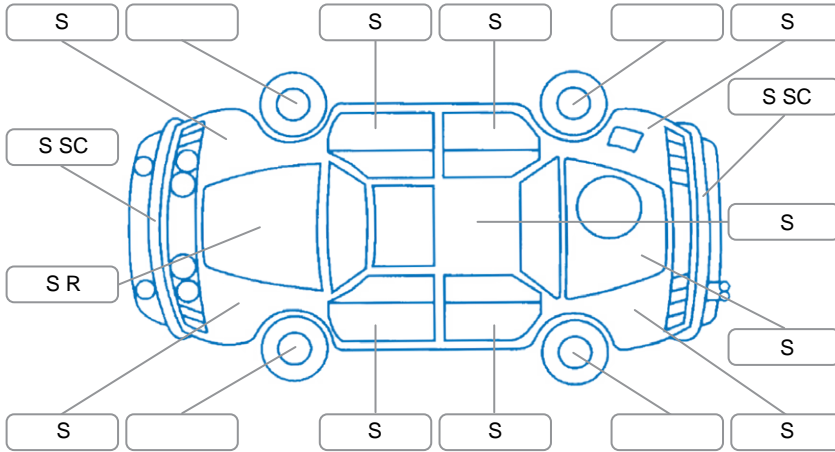

Report ID:	28,287,950	Version:	1
Created:	02 Jul 2026		

Make:	KIA	Model:	Cerato
Body Style:	Hatchback	Year:	2011
Rego No.:	GCW590	Rego Expiry:	04 Nov 2026
WoF Expiry:	24 Nov 2026	Odometer:	136,512 Kms
Good No.:	28287950	VIN:	KNAFW512MC5501246
Next Service:	142,000	Service History:	Yes

Key

S = Scratch R = Rust C = Crack * = Decals W = Significant scuffs
 D = Dent PT = Paint defect P = Pin dent SC = Stone Chips

Note: some defects and blemishes may not be displayed in the diagram

Body Inspection Comments

Stone chip with cracks lower lhs

Conditions During Body Inspection

Dry

Under Carriage and Under Bonnet Inspection Comments

Interior Comments

Seats:	Average
Carpets:	Average
Panels:	Average
Dashboard:	Average