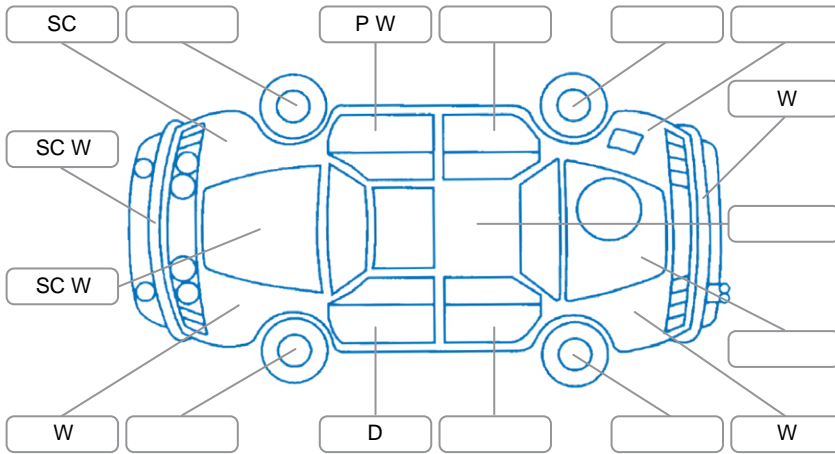

Report ID:	28,287,881	Version:	3
Created:	01 Jul 2026		

Make:	Toyota	Model:	86
Body Style:	Sports Car	Year:	2013
Rego No.:	KRU146	Rego Expiry:	03 Jan 2027
WoF Expiry:	15 Jul 2027	Odometer:	110,397 Kms
Good No.:	28287881	VIN:	JF1ZN6K81EG018211
Next Service:	120,399km's.	Service History:	Yes

Key

S = Scratch R = Rust C = Crack * = Decals W = Significant scuffs
 D = Dent PT = Paint defect P = Pin dent SC = Stone Chips

Note: some defects and blemishes may not be displayed in the diagram

Body Inspection Comments

Rear wheel drive

*** THIS TOYOTA HAS BEEN IMPORTED FROM AUSTRALIA, THERE IS A FLAG REGISTERED WITH NZTA TO SAY THIS ***

Road Conditions During Test Drive	Dry	
Engine Timing Mechanism	Timing Chain	
Evidence of Cam Belt Replacement	<input type="checkbox"/> Yes <input type="checkbox"/> No	Kms
Inspected by:	Haden Brown	
Published by:	Gemma Rowlands	
Inspection Date:	29 Jun 2026	