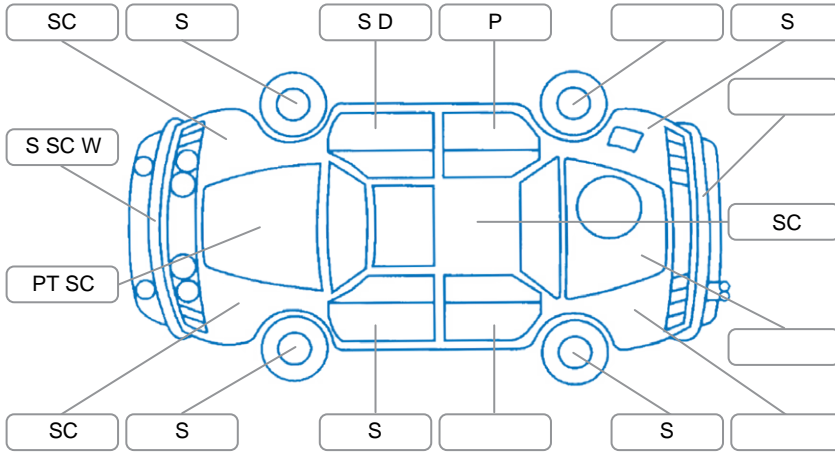

Report ID:	28,287,834	Version:	2
Created:	01 Jul 2026		

Make:	Nissan	Model:	Primera
Body Style:	Sedan	Year:	2005
Rego No.:	DBK577	Rego Expiry:	18 Jul 2026
WoF Expiry:	29 Jun 2027	Odometer:	142,818 Kms
Good No.:	28287834	VIN:	JN1BAAP12A0067476
Next Service:	152,815km's	Service History:	No

### Key

S = Scratch    R = Rust    C = Crack    \* = Decals    W = Significant scuffs  
 D = Dent    PT = Paint defect    P = Pin dent    SC = Stone Chips

Note: some defects and blemishes may not be displayed in the diagram