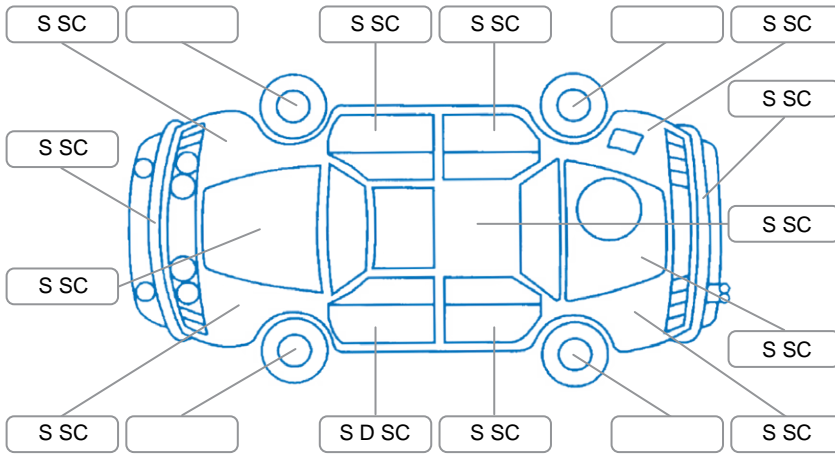

Report ID:	28,287,810	Version:	1
Created:	30 Jun 2026		

Make:	Subaru	Model:	Impreza
Body Style:	Hatchback	Year:	2012
Rego No.:	LCK445	Rego Expiry:	13 Jun 2027
WoF Expiry:	12 Feb 2027	Odometer:	130,485 Kms
Good No.:	28287810	VIN:	7AT0GF09X17007500
Next Service:	138000	Service History:	No

### Key

S = Scratch    R = Rust    C = Crack    \* = Decals    W = Significant scuffs  
 D = Dent    PT = Paint defect    P = Pin dent    SC = Stone Chips

Note: some defects and blemishes may not be displayed in the diagram