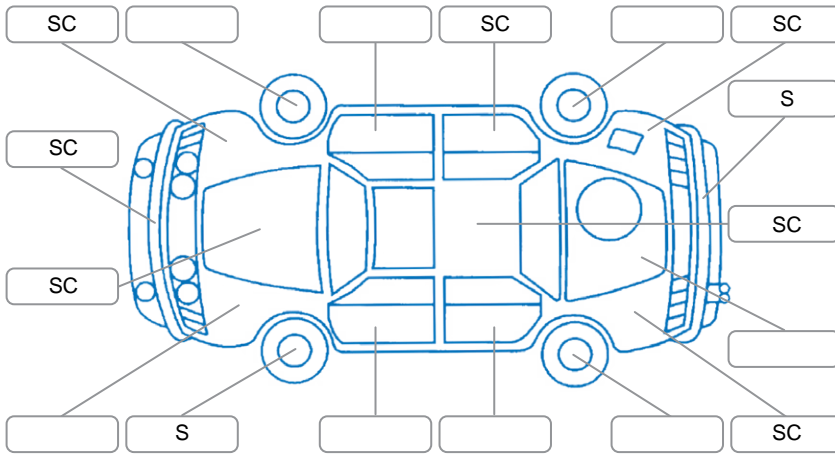

Report ID:	28,287,691	Version:	3
Created:	30 Jun 2026		

Make:	Holden	Model:	Cruze
Body Style:	Sedan	Year:	2011
Rego No.:	FYK265	Rego Expiry:	15 Aug 2026
WoF Expiry:	12 Jun 2027	Odometer:	158,961 Kms
Good No.:	28287691	VIN:	KL3JA69RJAK763995
Next Service:	168,149 Kms	Service History:	No

**Key**

S = Scratch    R = Rust    C = Crack    \* = Decals    W = Significant scuffs  
 D = Dent    PT = Paint defect    P = Pin dent    SC = Stone Chips

Note: some defects and blemishes may not be displayed in the diagram

**Body Inspection Comments**

Conditions During Body Inspection: Wet

**Under Carriage and Under Bonnet Inspection Comments**

Oil leaks.  
 Front left CV boot split.

**Interior Comments**

Seats:	Average
Carpets:	Average
Panels:	Average
Dashboard:	Good