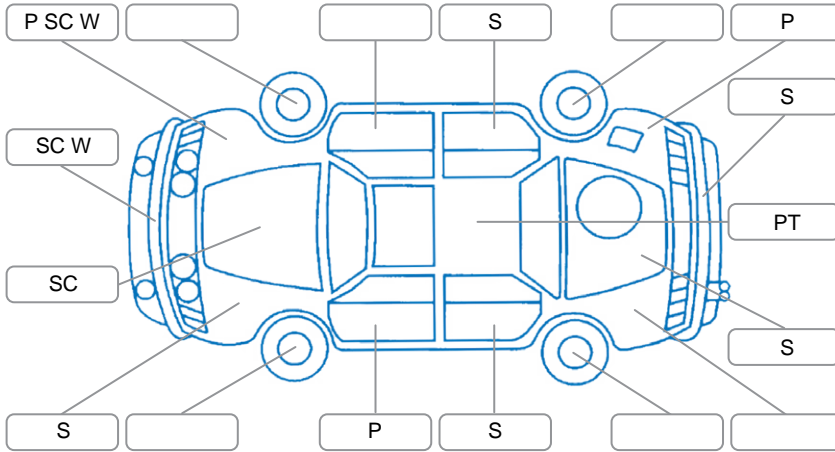

Report ID:	28,287,658	Version:	2
Created:	03 Jul 2026		

Make:	Hyundai	Model:	Santa FE
Body Style:	SUV	Year:	2015
Rego No.:	JGQ802	Rego Expiry:	06 Aug 2026
WoF Expiry:	28 May 2027	Odometer:	179,629 Kms
Good No.:	28287658	VIN:	KMHST81XSGU547478
Next Service:	14/11/26 or 18800km	Service History:	Yes

Key

S = Scratch R = Rust C = Crack * = Decals W = Significant scuffs
 D = Dent PT = Paint defect P = Pin dent SC = Stone Chips

Note: some defects and blemishes may not be displayed in the diagram

Body Inspection Comments

Stone chips in windscreen.

Conditions During Body Inspection

Dry

Under Carriage and Under Bonnet Inspection Comments

Interior Comments

Seats:	Average
Carpets:	Good
Panels:	Good
Dashboard:	Good

General Comments