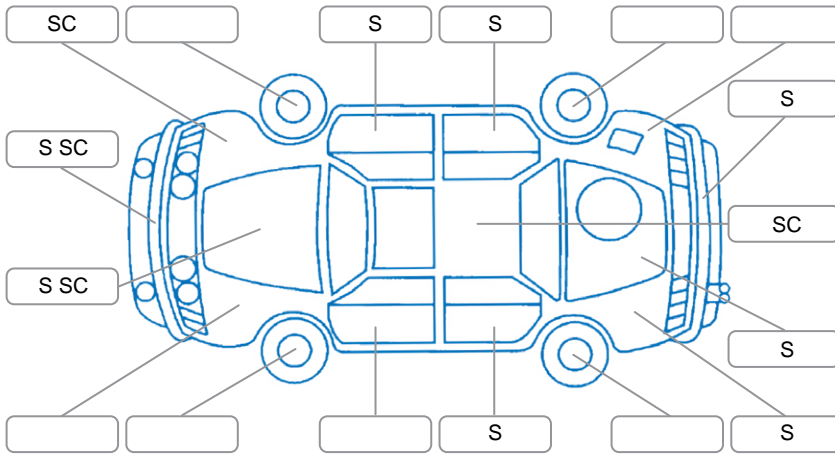

Report ID:	28,287,636	Version:	1
Created:	06 Jul 2026		

Make:	Volvo	Model:	XC60
Body Style:	SUV	Year:	2018
Rego No.:	LEG58	Rego Expiry:	12 Mar 2027
WoF Expiry:	14 Dec 2026	Odometer:	203,488 Kms
Good No.:	28287636	VIN:	YV1UZ10ACJ1029123
Next Service:	199,000km's	Service History:	No

**Key**  
 S = Scratch    R = Rust    C = Crack    \* = Decals    W = Significant scuffs  
 D = Dent    PT = Paint defect    P = Pin dent    SC = Stone Chips

Note: some defects and blemishes may not be displayed in the diagram