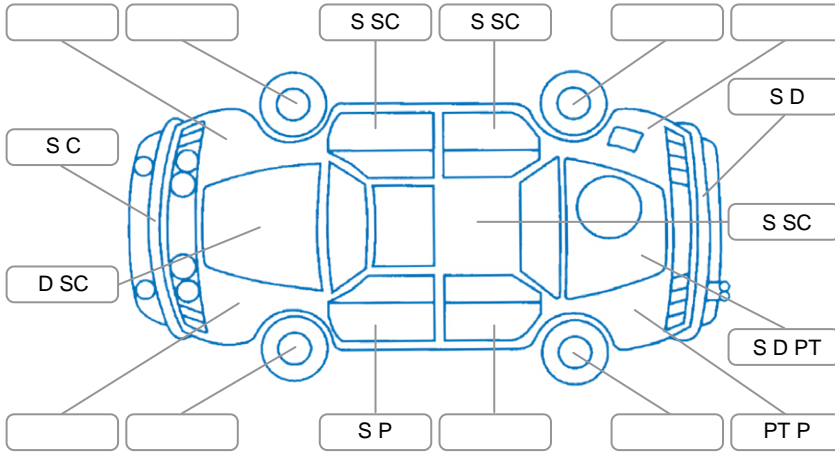

Report ID:	28,287,627	Version:	1
Created:	29 Jun 2026		

Make:	Nissan	Model:	Caravan
Body Style:	Van	Year:	2009
Rego No.:	LUA451	Rego Expiry:	15 Jul 2026
WoF Expiry:	05 Dec 2026	Odometer:	216,468 Kms
Good No.:	28287627	VIN:	7AT0DH06X18028536
Next Service:	223500	Service History:	No

Key

S = Scratch R = Rust C = Crack * = Decals W = Significant scuffs
 D = Dent PT = Paint defect P = Pin dent SC = Stone Chips

Note: some defects and blemishes may not be displayed in the diagram

Body Inspection Comments

Conditions During Body Inspection: Dry

Under Carriage and Under Bonnet Inspection Comments

Rust on under body of vehicle, oil seepage lower engine area.

Interior Comments

Seats:	Average
Carpets:	Average
Panels:	Average
Dashboard:	Average