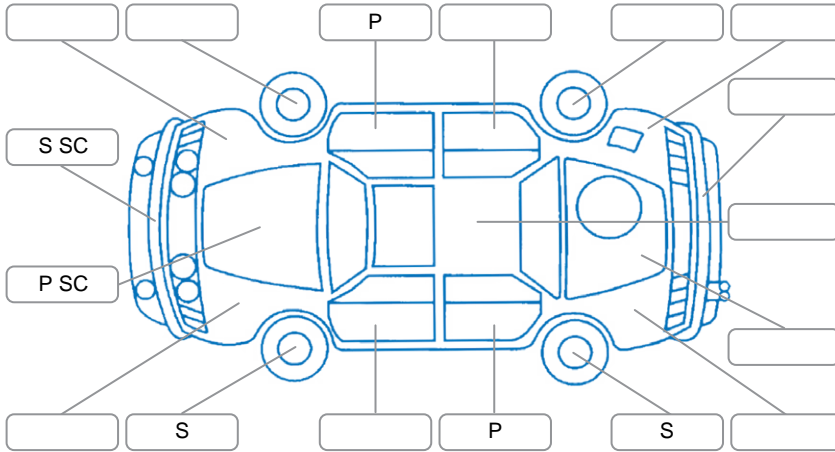

Key

S = Scratch R = Rust C = Crack * = Decals W = Significant scuffs
 D = Dent PT = Paint defect P = Pin dent SC = Stone Chips

Note: some defects and blemishes may not be displayed in the diagram

Body Inspection Comments

Conditions During Body Inspection

Dry

Under Carriage and Under Bonnet Inspection Comments

Interior Comments

Seats:	Good
Carpets:	Good
Panels:	Good
Dashboard:	Good

General Comments

Road Conditions During Test Drive	Dry		
Engine Timing Mechanism	Timing Chain		
Evidence of Cam Belt Replacement	<input type="checkbox"/> Yes	<input type="checkbox"/> No	Kms
Inspected by:	Jason Young		
Published by:	Callum Busuttill		
Inspection Date:	30 Jun 2026		