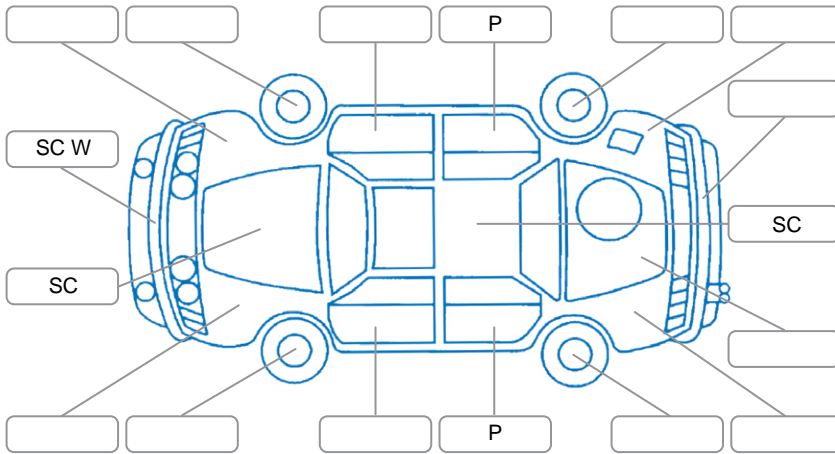

Report ID:	28,287,173	Version:	2
Created:	07 Jul 2026		

Make:	Subaru	Model:	Outback
Body Style:	SUV	Year:	2022
Rego No.:	PGP264	Rego Expiry:	22 Aug 2026
WoF Expiry:	12 Jun 2027	Odometer:	147,127 Kms
Good No.:	28287173	VIN:	JF2BT9KL3NG024283
Next Service:	155000	Service History:	Yes

**Key**  
 S = Scratch    R = Rust    C = Crack    \* = Decals    W = Significant scuffs  
 D = Dent    PT = Paint defect    P = Pin dent    SC = Stone Chips

Note: some defects and blemishes may not be displayed in the diagram