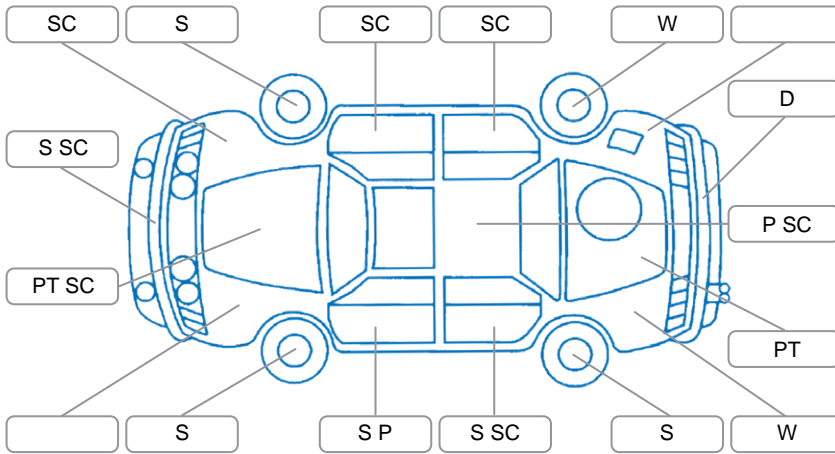

Report ID:	28,287,044	Version:	2
Created:	01 Jul 2026		

Make:	Toyota	Model:	Altezza
Body Style:	Wagon	Year:	2004
Rego No.:	FGS790	Rego Expiry:	21 Nov 2026
WoF Expiry:	09 Mar 2027	Odometer:	314,328 Kms
Good No.:	28287044	VIN:	7AT0H639X10096541
Next Service:	304,980kms	Service History:	No

Key
 S = Scratch R = Rust C = Crack * = Decals W = Significant scuffs
 D = Dent PT = Paint defect P = Pin dent SC = Stone Chips

Note: some defects and blemishes may not be displayed in the diagram

Body Inspection Comments

Fog lights broken.

Conditions During Body Inspection

Dry

Under Carriage and Under Bonnet Inspection Comments

Interior Comments

Seats:	Average
Carpets:	Average
Panels:	Average
Dashboard:	Average

General Comments