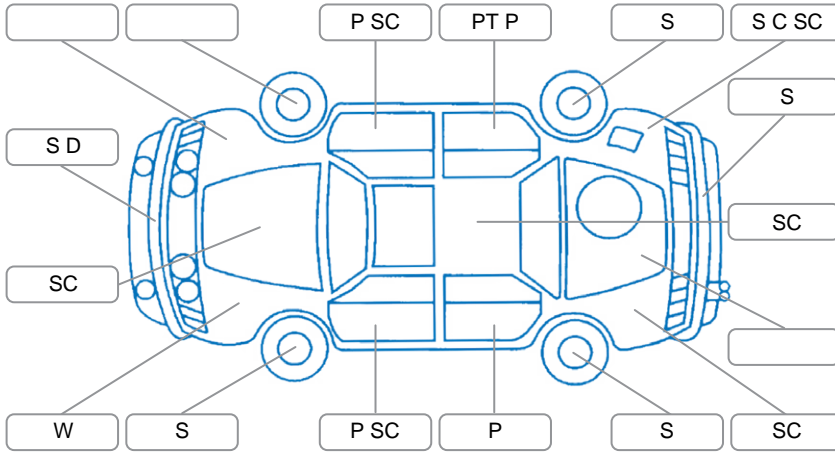

Report ID:	28,287,000	Version:	1
Created:	29 Jun 2026		

Make:	Honda	Model:	FIT
Body Style:	Hatchback	Year:	2009
Rego No.:	LTY748	Rego Expiry:	20 Nov 2026
WoF Expiry:	30 Jun 2027	Odometer:	143,920 Kms
Good No.:	28287000	VIN:	7AT08G2YX18161318
Next Service:	146,723kms	Service History:	No

Key

S = Scratch R = Rust C = Crack * = Decals W = Significant scuffs
 D = Dent PT = Paint defect P = Pin dent SC = Stone Chips

Note: some defects and blemishes may not be displayed in the diagram

Body Inspection Comments