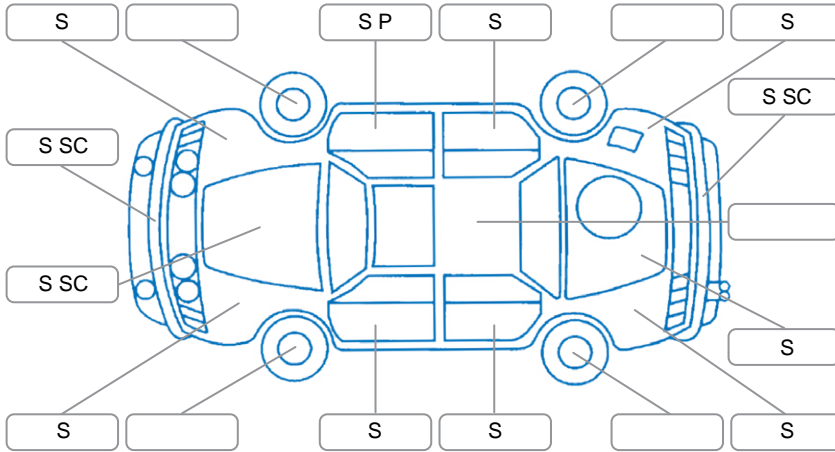

Key

S = Scratch R = Rust C = Crack * = Decals W = Significant scuffs
 D = Dent PT = Paint defect P = Pin dent SC = Stone Chips

Note: some defects and blemishes may not be displayed in the diagram

Body Inspection Comments

Conditions During Body Inspection

Dry

Under Carriage and Under Bonnet Inspection Comments

2WD

Interior Comments

Seats:	Slight wear on drivers seat
Carpets:	Good
Panels:	Good
Dashboard:	Good

General Comments