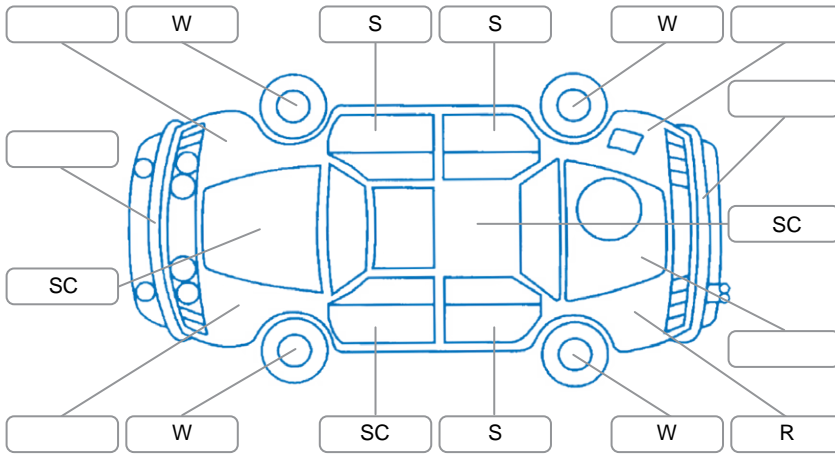

Report ID:	28,286,874	Version:	2
Created:	29 Jun 2026		

Make:	Volkswagen	Model:	Caddy
Body Style:	Van	Year:	2021
Rego No.:	NGW517	Rego Expiry:	11 Feb 2027
WoF Expiry:	23 Jan 2027	Odometer:	64,969 Kms
Good No.:	28286874	VIN:	WV1ZZZ2KZLX149200
Next Service:	76943	Service History:	Yes

Key
 S = Scratch R = Rust C = Crack * = Decals W = Significant scuffs
 D = Dent PT = Paint defect P = Pin dent SC = Stone Chips

Note: some defects and blemishes may not be displayed in the diagram

Body Inspection Comments