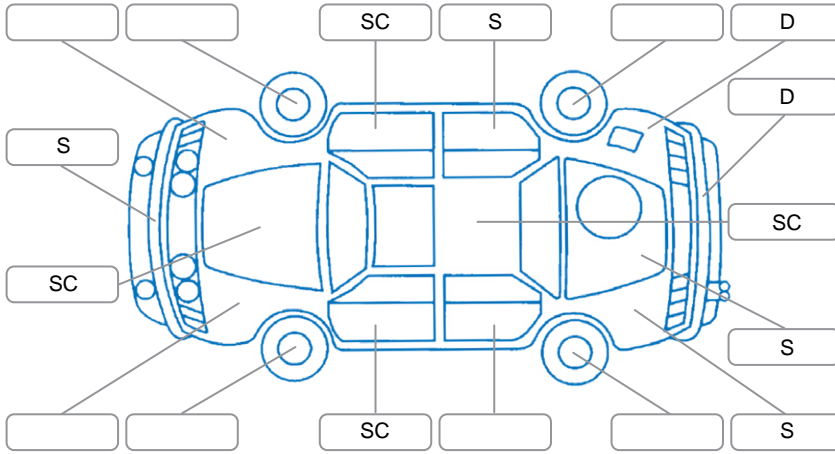

Report ID:	28,286,835	Version:	1
Created:	02 Jul 2026		

Make:	Mitsubishi	Model:	Triton
Body Style:	Utility	Year:	2013
Rego No.:	GZZ335	Rego Expiry:	14 Jul 2026
WoF Expiry:	21 Apr 2027	Odometer:	258,754 Kms
Good No.:	28286835	VIN:	MMAJNKA40DD010273
Next Service:	268758	Service History:	No

**Key**

S = Scratch    R = Rust    C = Crack    \* = Decals    W = Significant scuffs  
 D = Dent    PT = Paint defect    P = Pin dent    SC = Stone Chips

Note: some defects and blemishes may not be displayed in the diagram