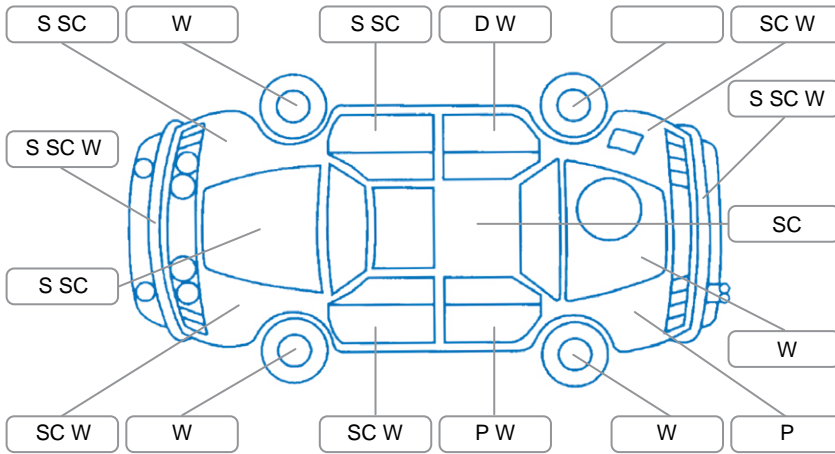

Report ID:	28,286,651	Version:	2
Created:	02 Jul 2026		

Make:	Honda	Model:	Jazz
Body Style:	Hatchback	Year:	2003
Rego No.:	BQC635	Rego Expiry:	12 May 2027
WoF Expiry:	24 Feb 2027	Odometer:	221,325 Kms
Good No.:	28286651	VIN:	JHMGD17503S219334
Next Service:	?	Service History:	Yes

Key
 S = Scratch R = Rust C = Crack * = Decals W = Significant scuffs
 D = Dent PT = Paint defect P = Pin dent SC = Stone Chips

Note: some defects and blemishes may not be displayed in the diagram

Body Inspection Comments

Windscreen stone chips
 Boot moisture

Conditions During Body Inspection Dry

Under Carriage and Under Bonnet Inspection Comments

Engine oil leak
 Underbody surface rust
 Front wheel drive

Interior Comments