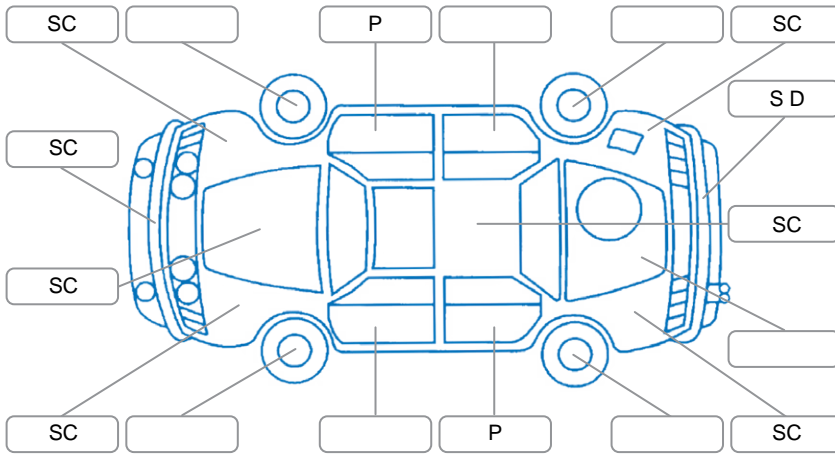

Report ID:	28,286,520	Version:	1
Created:	29 Jun 2026		

Make:	Toyota	Model:	Hilux
Body Style:	Utility	Year:	2018
Rego No.:	LFE758	Rego Expiry:	25 Sep 2026
WoF Expiry:	02 Mar 2027	Odometer:	171,346 Kms
Good No.:	28286520	VIN:	MR0KA3CD601207543
Next Service:	180,111	Service History:	No

**Key**

S = Scratch    R = Rust    C = Crack    \* = Decals    W = Significant scuffs  
D = Dent    PT = Paint defect    P = Pin dent    SC = Stone Chips

Note: some defects and blemishes may not be displayed in the diagram

**Body Inspection Comments**

Rear bumper step plate damaged.

Conditions During Body Inspection

Wet

**Under Carriage and Under Bonnet Inspection Comments**

Under bonnet heat mat hanging down. Surface rust on undercarriage.

**Interior Comments**

Seats:	Average
Carpets:	Average
Panels:	Screw holes in centre console.
Dashboard:	Good

**General Comments**

Minor oil leak. Exhaust shields rattling at idle.

Road Conditions During Test Drive	Dry
Engine Timing Mechanism	Timing Chain
Evidence of Cam Belt Replacement	<input type="checkbox"/> Yes <input type="checkbox"/> No    Kms
Inspected by:	Lewis Dolamore
Published by:	Lewis Dolamore
Inspection Date:	29 Jun 2026