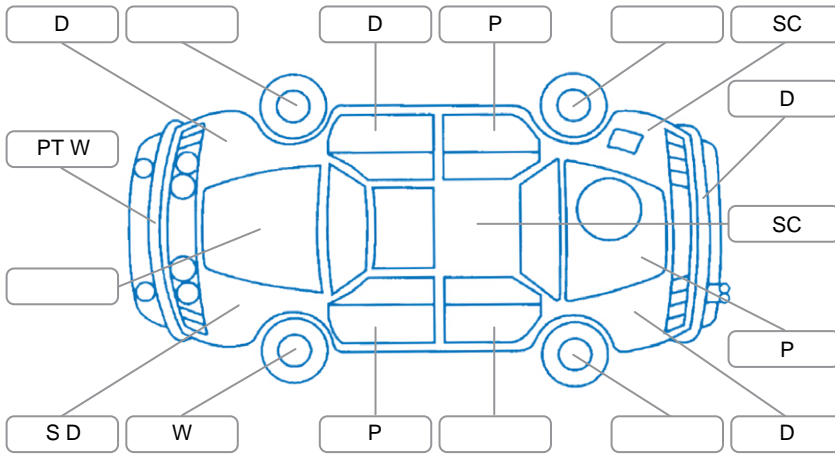

Report ID:	28,285,645	Version:	3
Created:	08 Jul 2026		

Make:	Mazda	Model:	Bt-50
Body Style:	Utility	Year:	2016
Rego No.:	KDU622	Rego Expiry:	08 Nov 2026
WoF Expiry:	20 Jul 2027	Odometer:	246,556 Kms
Good No.:	28285645	VIN:	MMOUR0YG100634385
Next Service:	256,556 Kms	Service History:	No

Key
 S = Scratch R = Rust C = Crack * = Decals W = Significant scuffs
 D = Dent PT = Paint defect P = Pin dent SC = Stone Chips

Note: some defects and blemishes may not be displayed in the diagram

Body Inspection Comments

Crack in front windscreen
 Moisture in right rear taillight

Conditions During Body Inspection Dry

Under Carriage and Under Bonnet Inspection Comments

2WD

Interior Comments

Seats:	Rip on driver seat and rear seat
Carpets:	Average
Panels:	Average
Dashboard:	Good