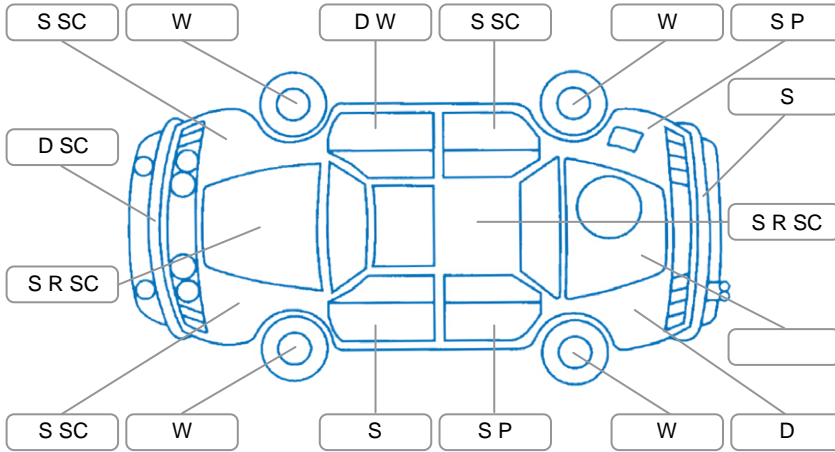

Report ID:	28,285,335	Version:	1
Created:	01 Jul 2026		

Make:	Suzuki	Model:	Swift
Body Style:	Hatchback	Year:	2012
Rego No.:	GPH471	Rego Expiry:	24 Apr 2026
WoF Expiry:		Odometer:	145,757 Kms
Good No.:	28285335	VIN:	JSAFZC82S00126056
Next Service:	Unreadable	Service History:	Yes

Key

S = Scratch R = Rust C = Crack * = Decals W = Significant scuffs
 D = Dent PT = Paint defect P = Pin dent SC = Stone Chips

Note: some defects and blemishes may not be displayed in the diagram

Body Inspection Comments

- Left taillight crack & condensation
- Right taillight condensation
- Left sill damaged
- Front left tire worn

Conditions During Body Inspection	Dry
-----------------------------------	-----

Under Carriage and Under Bonnet Inspection Comments

- Underbody corrosion
- Engine oil leak

Interior Comments

Seats:	Average
Carpets:	Average
Panels:	Average
Dashboard:	Good

General Comments

- Water leak into spare wheel well
- Partial service history
- Airbag light displayed