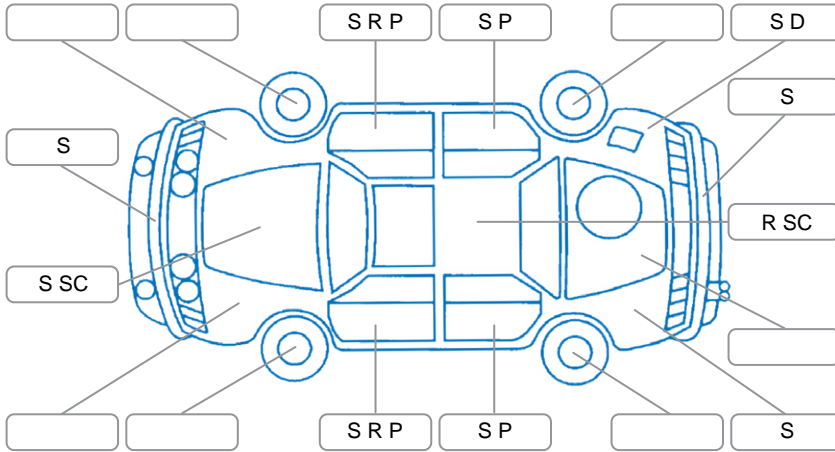

Report ID:	28,285,303	Version:	1
Created:	28 Jun 2026		

Make:	Mitsubishi	Model:	L300
Body Style:	Van	Year:	2015
Rego No.:	HZW317	Rego Expiry:	05 Mar 2027
WoF Expiry:		Odometer:	68,803 Kms
Good No.:	28285303	VIN:	JMAHNP14VDA801203
Next Service:	83000	Service History:	No

Key

S = Scratch R = Rust C = Crack * = Decals W = Significant scuffs
 D = Dent PT = Paint defect P = Pin dent SC = Stone Chips

Note: some defects and blemishes may not be displayed in the diagram

Body Inspection Comments

- Left taillight cracked
- Surface rust in roof drips rails
- Underbody corrosion

Conditions During Body Inspection

Under Carriage and Under Bonnet Inspection Comments

Interior Comments

Seats:	Poor
Carpets:	Poor
Panels:	Poor
Dashboard:	Poor