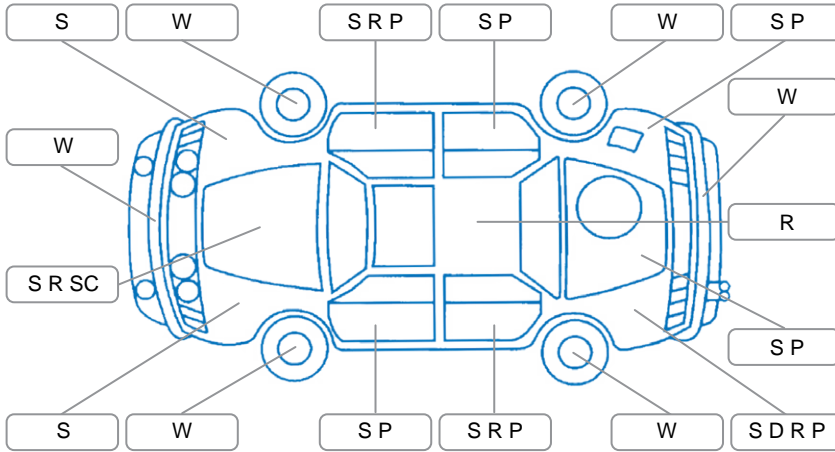

Report ID:	28,285,293	Version:	1
Created:	28 Jun 2026		

Make:	LDV	Model:	G10
Body Style:	Van	Year:	2017
Rego No.:	KLB902	Rego Expiry:	12 Mar 2027
WoF Expiry:	03 Jun 2026	Odometer:	114,488 Kms
Good No.:	28285293	VIN:	LSKG4BL15GA428891
Next Service:		Service History:	No

**Key**  
 S = Scratch    R = Rust    C = Crack    \* = Decals    W = Significant scuffs  
 D = Dent    PT = Paint defect    P = Pin dent    SC = Stone Chips

Note: some defects and blemishes may not be displayed in the diagram