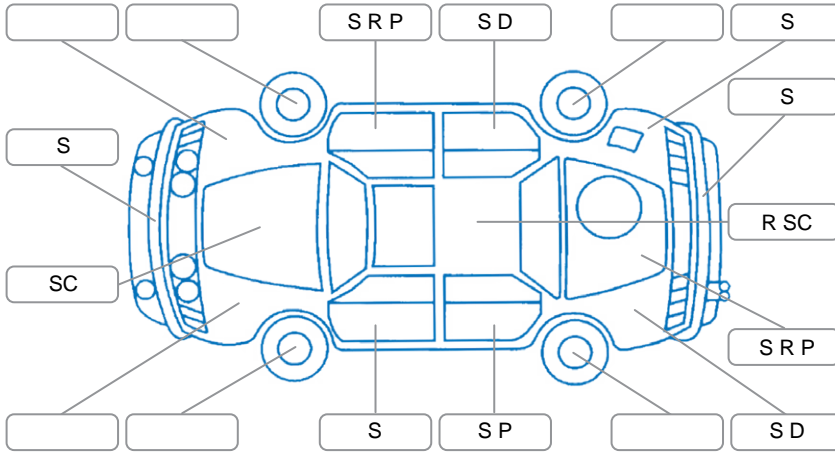

Report ID:	28,285,272	Version:	1
Created:	28 Jun 2026		

Make:	Mitsubishi	Model:	L300
Body Style:	Van	Year:	2015
Rego No.:	HZW308	Rego Expiry:	04 Mar 2027
WoF Expiry:	07 Oct 2026	Odometer:	64,421 Kms
Good No.:	28285272	VIN:	JMAHNP14VDA801201
Next Service:	72000	Service History:	No

Key

S = Scratch R = Rust C = Crack * = Decals W = Significant scuffs
 D = Dent PT = Paint defect P = Pin dent SC = Stone Chips

Note: some defects and blemishes may not be displayed in the diagram

Body Inspection Comments

Surface rust in roof drip rails
 Broken right taillight unit
 Underside corrosion

Conditions During Body Inspection

Under Carriage and Under Bonnet Inspection Comments

Oil leaks

Interior Comments

Seats:	Drivers seat ripped, damaged
Carpets:	Average
Panels:	Average
Dashboard:	Average