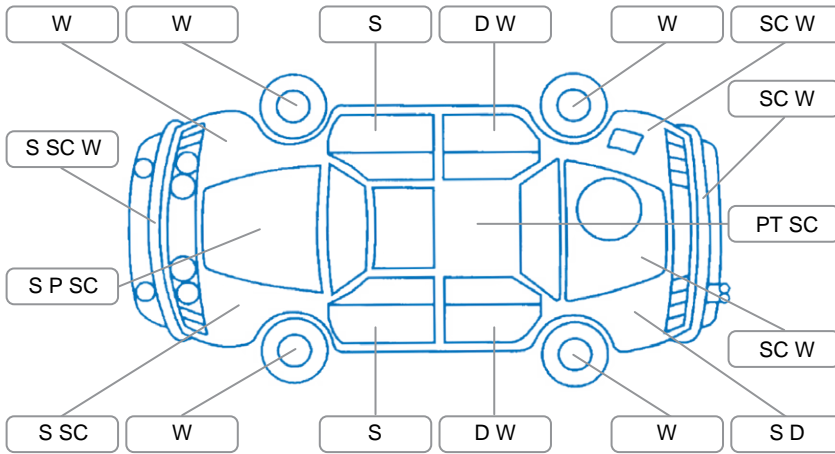

Report ID:	28,284,872	Version:	1
Created:	29 Jun 2026		

Make:	Volkswagen	Model:	Tiguan
Body Style:	SUV	Year:	2008
Rego No.:	MUG434	Rego Expiry:	03 Sep 2026
WoF Expiry:	26 Mar 2027	Odometer:	112,846 Kms
Good No.:	28284872	VIN:	WVGZZZ5NZ9W016348
Next Service:	?	Service History:	No

**Key**

S = Scratch    R = Rust    C = Crack    \* = Decals    W = Significant scuffs  
 D = Dent    PT = Paint defect    P = Pin dent    SC = Stone Chips

Note: some defects and blemishes may not be displayed in the diagram

**Body Inspection Comments**

Windscreen stone chips

Conditions During Body Inspection

Dry

**Under Carriage and Under Bonnet Inspection Comments**

Engine oil leaks  
 Underbody surface rust  
 4 wheel drive