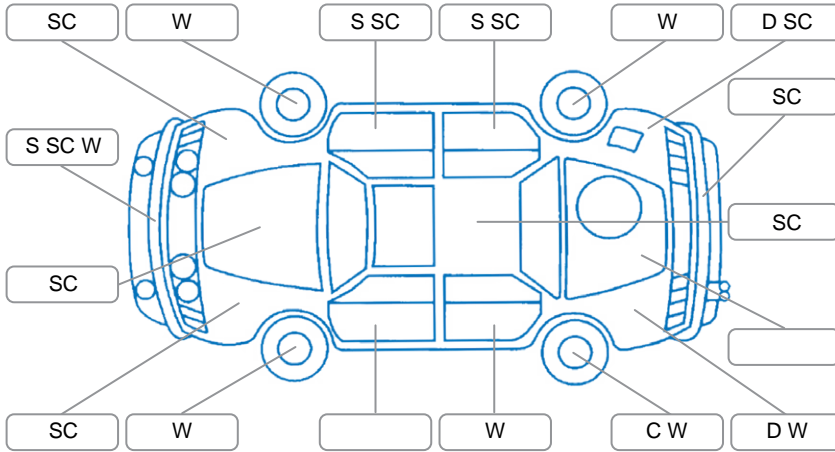

Report ID:	28,284,704	Version:	2
Created:	02 Jul 2026		

Make:	Mazda	Model:	Demio
Body Style:	Wagon	Year:	2008
Rego No.:	MLY331	Rego Expiry:	03 Oct 2026
WoF Expiry:	13 Jul 2027	Odometer:	127,445 Kms
Good No.:	28284704	VIN:	7AT0C12HX19156539
Next Service:	134000	Service History:	No

Key

S = Scratch R = Rust C = Crack * = Decals W = Significant scuffs
 D = Dent PT = Paint defect P = Pin dent SC = Stone Chips

Note: some defects and blemishes may not be displayed in the diagram

Body Inspection Comments

Conditions During Body Inspection: Dry

Under Carriage and Under Bonnet Inspection Comments

Interior Comments

Seats:	Good
Carpets:	Good
Panels:	Good
Dashboard:	Good

General Comments

Road Conditions During Test Drive	Dry
Engine Timing Mechanism	Timing Chain
Evidence of Cam Belt Replacement	<input type="checkbox"/> Yes <input type="checkbox"/> No Kms