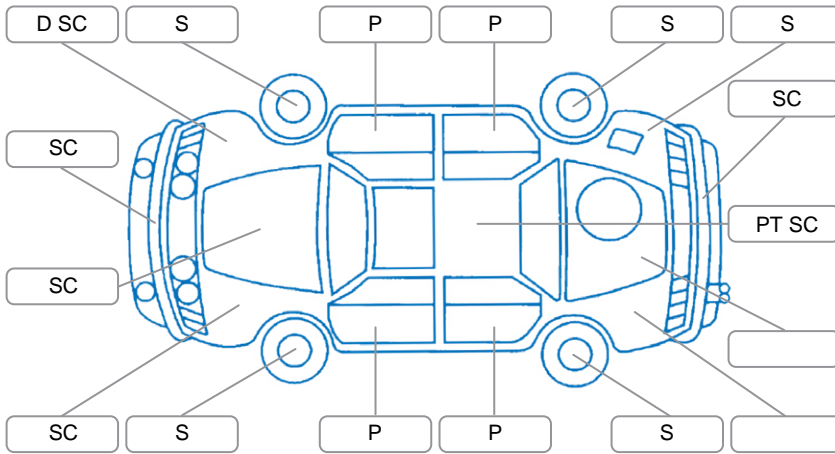

Report ID:	28,284,683	Version:	2
Created:	01 Jul 2026		

Make:	Holden	Model:	Equinox
Body Style:	SUV	Year:	2020
Rego No.:	NEG577	Rego Expiry:	01 Dec 2026
WoF Expiry:	13 Dec 2026	Odometer:	235,524 Kms
Good No.:	28284683	VIN:	3G0AX7EX3LS694160
Next Service:	239,028 Kms	Service History:	No

Key

S = Scratch R = Rust C = Crack * = Decals W = Significant scuffs
 D = Dent PT = Paint defect P = Pin dent SC = Stone Chips

Note: some defects and blemishes may not be displayed in the diagram

Body Inspection Comments

- Holes in roof where aerials used to be.
- Holes in bumpers.
- Stonechips in windscreen.

Conditions During Body Inspection Wet

Under Carriage and Under Bonnet Inspection Comments

Interior Comments

Seats:	Average
Carpets:	Average
Panels:	some interior panels missing.
Dashboard:	Screw holes in dashboard.