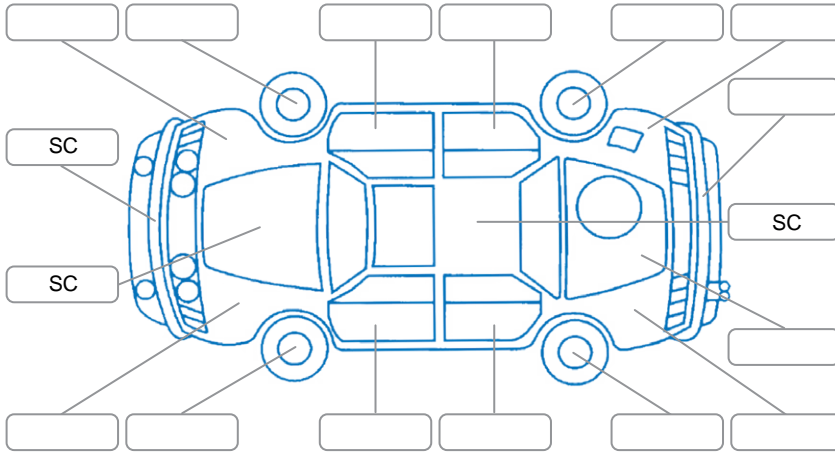

**Key**

S = Scratch    R = Rust    C = Crack    \* = Decals    W = Significant scuffs  
 D = Dent    PT = Paint defect    P = Pin dent    SC = Stone Chips

Note: some defects and blemishes may not be displayed in the diagram

**Body Inspection Comments**

Front left wing mirror indicator faulty

Conditions During Body Inspection

Wet

**Under Carriage and Under Bonnet Inspection Comments**

AWD

**Interior Comments**

Seats:	Average
Carpets:	Good
Panels:	Good
Dashboard:	Good