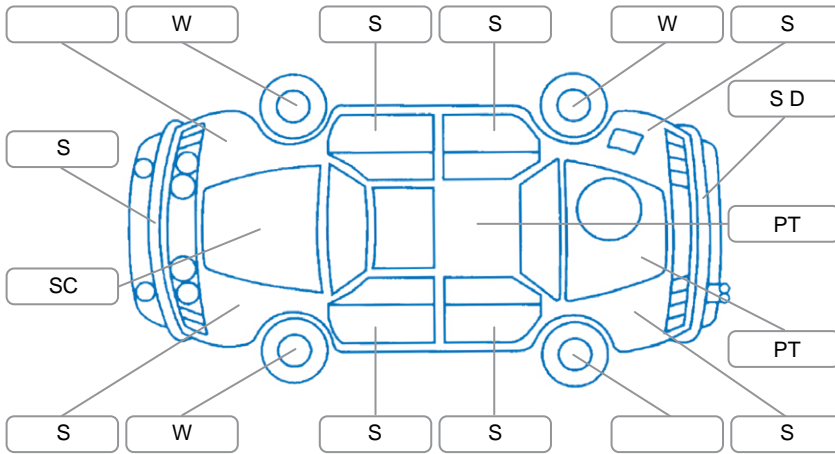

Report ID:	28,284,581	Version:	1
Created:	02 Jul 2026		

Make:	Mazda	Model:	MPV
Body Style:	SUV	Year:	2007
Rego No.:	MCU193	Rego Expiry:	08 Jul 2026
WoF Expiry:	13 Dec 2026	Odometer:	260,277 Kms
Good No.:	28284581	VIN:	7AT0C11EX19162807
Next Service:	257000	Service History:	No

Key
 S = Scratch R = Rust C = Crack * = Decals W = Significant scuffs
 D = Dent PT = Paint defect P = Pin dent SC = Stone Chips

Note: some defects and blemishes may not be displayed in the diagram

Body Inspection Comments

Conditions During Body Inspection: Dry

Under Carriage and Under Bonnet Inspection Comments

Front wheel drive
 Oil leak
 Both rear bump stops worn

Interior Comments

Seats:	Average
Carpets:	Average
Panels:	Average
Dashboard:	Average