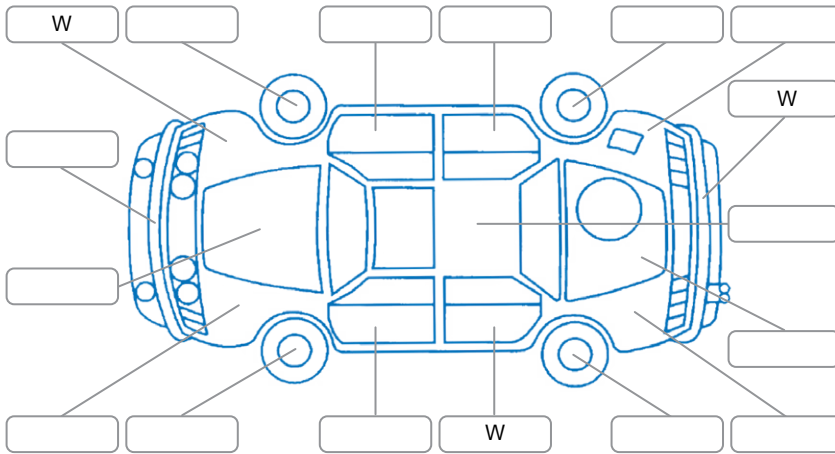

Report ID:	28,284,575	Version:	3
Created:	03 Jul 2026		

Make:	Toyota	Model:	Rav4
Body Style:	SUV	Year:	2021
Rego No.:	NSE410	Rego Expiry:	06 Sep 2026
WoF Expiry:	17 Jul 2027	Odometer:	57,803 Kms
Good No.:	28284575	VIN:	JTMBW3FV40D119593
Next Service:	72000km	Service History:	Yes

Key
 S = Scratch R = Rust C = Crack * = Decals W = Significant scuffs
 D = Dent PT = Paint defect P = Pin dent SC = Stone Chips

Note: some defects and blemishes may not be displayed in the diagram

Body Inspection Comments

Conditions During Body Inspection: Dry

Under Carriage and Under Bonnet Inspection Comments

Interior Comments

Seats:	Good
Carpets:	Good
Panels:	Good
Dashboard:	Good

General Comments

4WD

Road Conditions During Test Drive	Dry		
Engine Timing Mechanism	Timing Chain		
Evidence of Cam Belt Replacement	<input type="checkbox"/> Yes	<input type="checkbox"/> No	Kms
Inspected by:	Haden Brown		
Published by:	Kate Gibson		
Inspection Date:	27 Jun 2026		