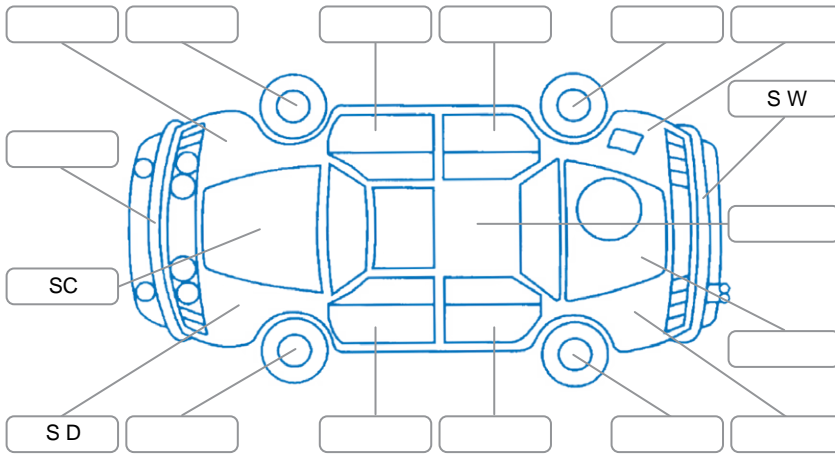

Key
 S = Scratch R = Rust C = Crack * = Decals W = Significant scuffs
 D = Dent PT = Paint defect P = Pin dent SC = Stone Chips

Note: some defects and blemishes may not be displayed in the diagram

Body Inspection Comments

Conditions During Body Inspection: Dry

Under Carriage and Under Bonnet Inspection Comments

Interior Comments

Seats:	Good
Carpets:	Good
Panels:	Good
Dashboard:	Good

General Comments

4WD.

Road Conditions During Test Drive	Dry		
Engine Timing Mechanism	Timing Chain		
Evidence of Cam Belt Replacement	<input type="checkbox"/> Yes	<input type="checkbox"/> No	Kms
Inspected by:	Haden Brown		
Published by:	Haden Brown		
Inspection Date:	27 Jun 2026		