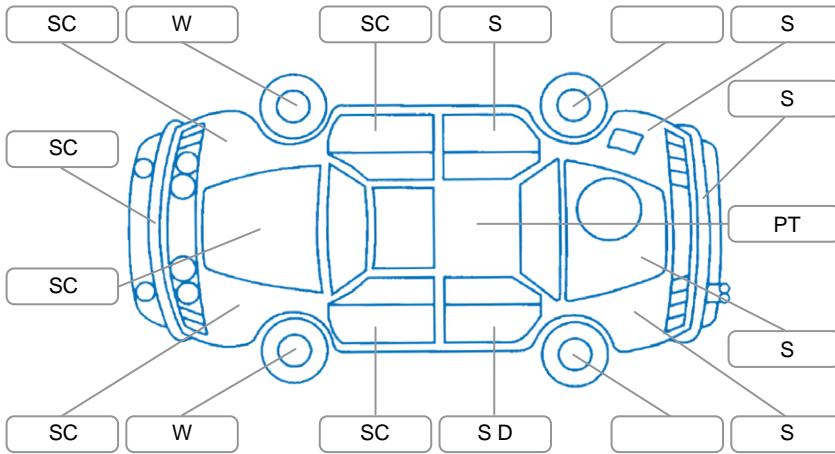

Report ID:	28,284,237	Version:	1
Created:	01 Jul 2026		

Make:	Mercedes-Benz	Model:	GLA
Body Style:	Hatchback	Year:	2014
Rego No.:	RQY913	Rego Expiry:	16 Apr 2026
WoF Expiry:	14 Apr 2027	Odometer:	87,622 Kms
Good No.:	28284237	VIN:	WDC1569462J052950
Next Service:	97000	Service History:	No

Key
 S = Scratch R = Rust C = Crack * = Decals W = Significant scuffs
 D = Dent PT = Paint defect P = Pin dent SC = Stone Chips

Note: some defects and blemishes may not be displayed in the diagram

Body Inspection Comments

Conditions During Body Inspection: Dry

Under Carriage and Under Bonnet Inspection Comments

All wheel drive

Interior Comments

Seats:	Good
Carpets:	Good
Panels:	Good
Dashboard:	Good

General Comments

Road Conditions During Test Drive	Dry		
Engine Timing Mechanism	Timing Chain		
Evidence of Cam Belt Replacement	<input type="checkbox"/> Yes	<input type="checkbox"/> No	Kms
Inspected by:	Jesse Amey		
Published by:	Janine Bell		
Inspection Date:	28 Jun 2026		