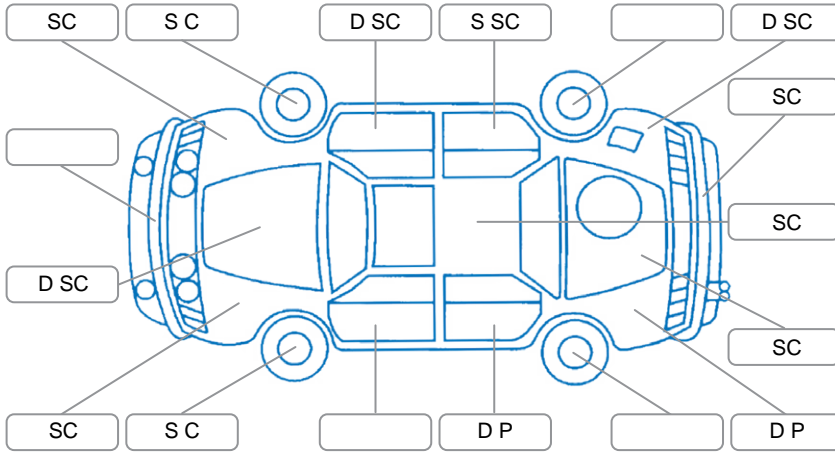

Report ID:	28,284,105	Version:	2
Created:	28 Jun 2026		

Make:	Nissan	Model:	Almera
Body Style:	Sedan	Year:	2014
Rego No.:	HRY548	Rego Expiry:	10 Jul 2026
WoF Expiry:	19 Nov 2026	Odometer:	111,426 Kms
Good No.:	28284105	VIN:	MNTBBAN17A0003536
Next Service:	115,679 Kms	Service History:	No

Key
 S = Scratch R = Rust C = Crack * = Decals W = Significant scuffs
 D = Dent PT = Paint defect P = Pin dent SC = Stone Chips

Note: some defects and blemishes may not be displayed in the diagram

Body Inspection Comments

Missing key for roof racks.
 Dent in LH sill.

Conditions During Body Inspection Dry

Under Carriage and Under Bonnet Inspection Comments

Interior Comments

Seats:	Average
Carpets:	Average, tearing in drivers footwell.
Panels:	Good
Dashboard:	Good