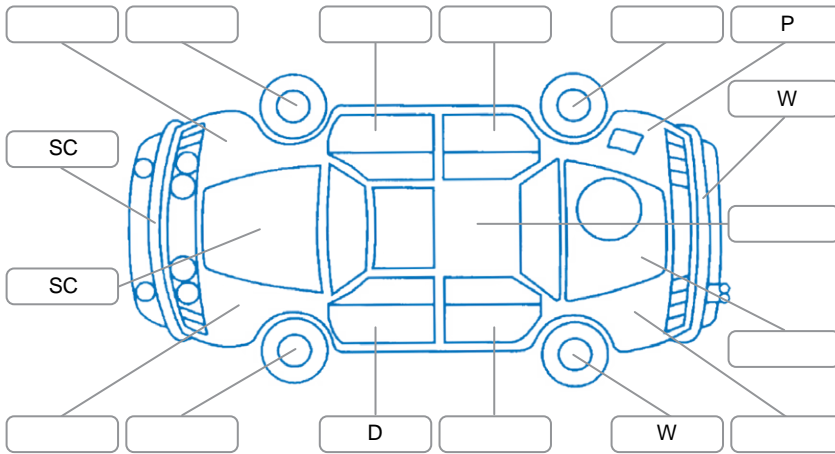

Report ID:	28,284,095	Version:	1
Created:	06 Jul 2026		

Make:	LDV	Model:	G10
Body Style:	Van	Year:	2021
Rego No.:	NUJ827	Rego Expiry:	28 Oct 2026
WoF Expiry:	21 Oct 2026	Odometer:	21,638 Kms
Good No.:	28284095	VIN:	LSKG4AL16MA134941
Next Service:	30,600kms	Service History:	Yes

Key
 S = Scratch R = Rust C = Crack * = Decals W = Significant scuffs
 D = Dent PT = Paint defect P = Pin dent SC = Stone Chips

Note: some defects and blemishes may not be displayed in the diagram

Body Inspection Comments