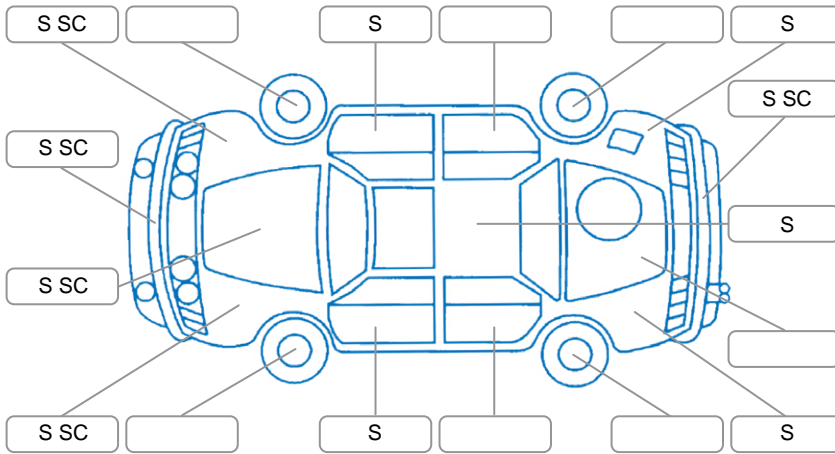

Report ID:	28,284,069	Version:	1
Created:	02 Jul 2026		

Make:	BMW	Model:	120i
Body Style:	Sports Car	Year:	2011
Rego No.:	LDU323	Rego Expiry:	17 Oct 2026
WoF Expiry:	06 Jul 2027	Odometer:	123,452 Kms
Good No.:	28284069	VIN:	WBAUC12060VN99630
Next Service:	120,000	Service History:	Yes

Key

S = Scratch R = Rust C = Crack * = Decals W = Significant scuffs
 D = Dent PT = Paint defect P = Pin dent SC = Stone Chips

Note: some defects and blemishes may not be displayed in the diagram

Body Inspection Comments

Tire inflation device is in the boot

Conditions During Body Inspection

Dry

Under Carriage and Under Bonnet Inspection Comments

Interior Comments

Seats:	Average
Carpets:	Average
Panels:	Average
Dashboard:	Average