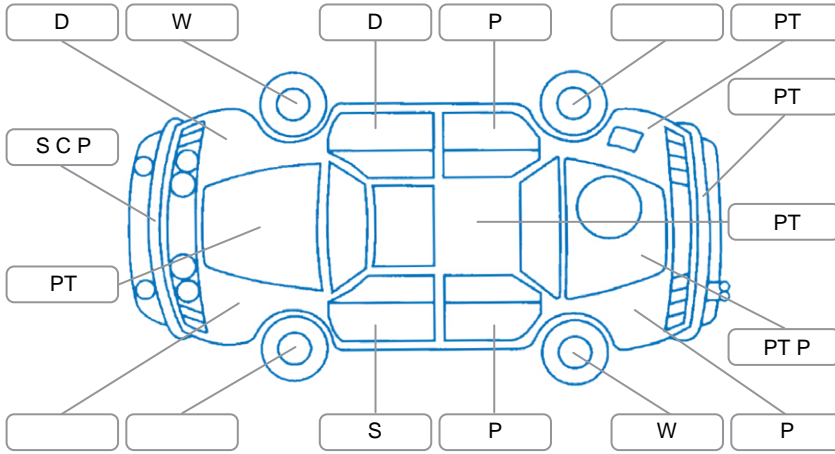

Key

S = Scratch R = Rust C = Crack * = Decals W = Significant scuffs
 D = Dent PT = Paint defect P = Pin dent SC = Stone Chips

Note: some defects and blemishes may not be displayed in the diagram

Body Inspection Comments

- Front bumper bottom grill damaged
- Rear left door window trim damaged

Conditions During Body Inspection: Dry

Under Carriage and Under Bonnet Inspection Comments

- Front wheel drive
- Oil leak

Interior Comments