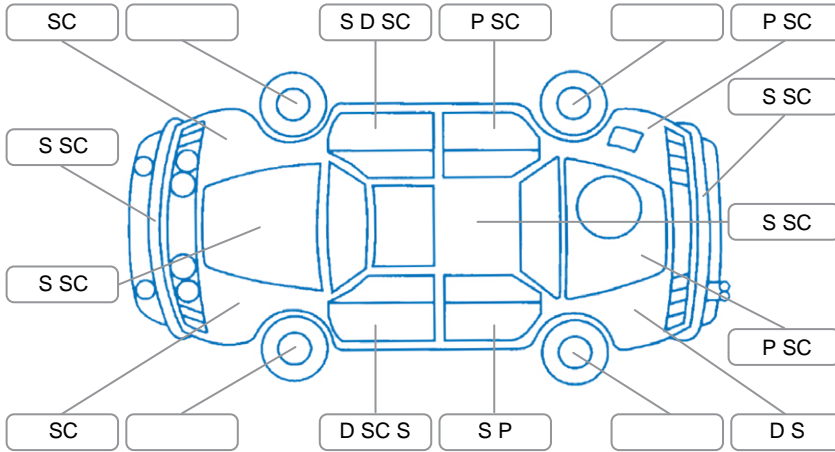

Report ID:	28,283,876	Version:	5
Created:	29 Jun 2026		

Make:	Mercedes-Benz	Model:	Vito
Body Style:	People Mover	Year:	2009
Rego No.:	FEP984	Rego Expiry:	23 Jul 2027
WoF Expiry:	07 Jul 2027	Odometer:	192,381 Kms
Good No.:	28283876	VIN:	WDF63970523495657
Next Service:	200,000 kms	Service History:	No

**Key**  
 S = Scratch    R = Rust    C = Crack    \* = Decals    W = Significant scuffs  
 D = Dent    PT = Paint defect    P = Pin dent    SC = Stone Chips

Note: some defects and blemishes may not be displayed in the diagram

### Body Inspection Comments

Right tail light cracked, right wing mirror cracked  
 Missing trim panels in cargo area.

Conditions During Body Inspection    Wet