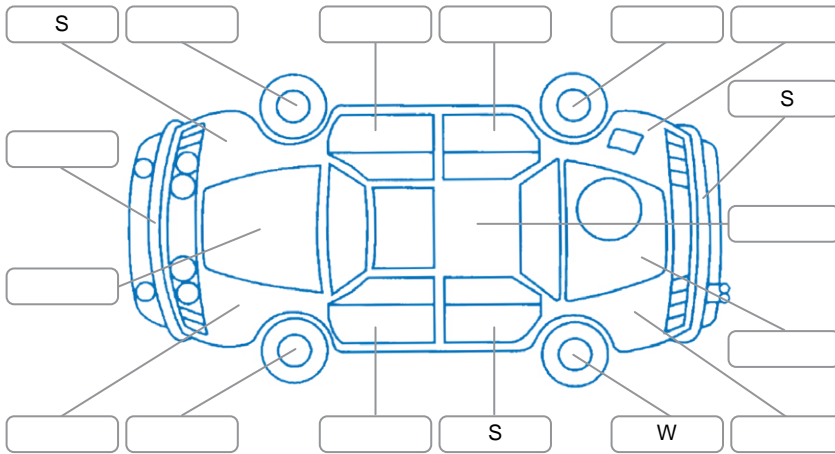

Report ID:	28,283,784	Version:	2
Created:	09 Jul 2026		

Make:	Polestar	Model:	Polestar 2
Body Style:	Hatchback	Year:	2023
Rego No.:	QAA364	Rego Expiry:	22 Aug 2026
WoF Expiry:	23 Jun 2027	Odometer:	57,126 Kms
Good No.:	28283784	VIN:	YSMVSEDA2PL150253
Next Service:	n/a	Service History:	No

Key
 S = Scratch R = Rust C = Crack * = Decals W = Significant scuffs
 D = Dent PT = Paint defect P = Pin dent SC = Stone Chips

Note: some defects and blemishes may not be displayed in the diagram

Body Inspection Comments