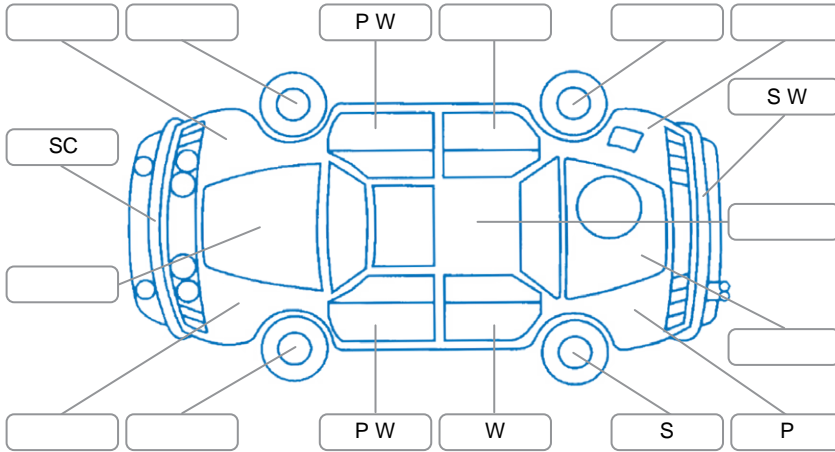

Report ID:	28,283,628	Version:	2
Created:	01 Jul 2026		

Make:	Mitsubishi	Model:	Colt
Body Style:	Hatchback	Year:	2007
Rego No.:	KBB61	Rego Expiry:	31 Aug 2026
WoF Expiry:	25 Jun 2026	Odometer:	106,222 Kms
Good No.:	28283628	VIN:	7AT0CJ0XX16311028
Next Service:	114,000 Kms	Service History:	No

Key

S = Scratch R = Rust C = Crack * = Decals W = Significant scuffs
 D = Dent PT = Paint defect P = Pin dent SC = Stone Chips

Note: some defects and blemishes may not be displayed in the diagram

Body Inspection Comments

Curb indicator broken.

Conditions During Body Inspection

Dry

Under Carriage and Under Bonnet Inspection Comments

Interior Comments

Seats:	Good
Carpets:	Good
Panels:	Good
Dashboard:	Good

General Comments

Road Conditions During Test Drive Dry