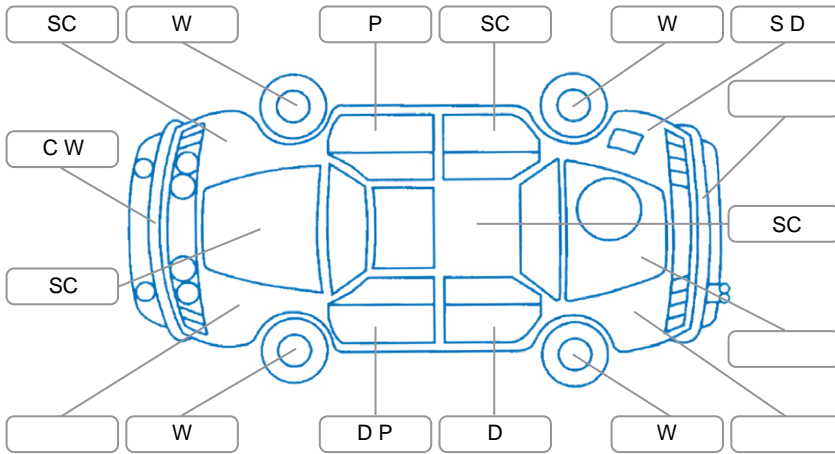

Key

S = Scratch R = Rust C = Crack * = Decals W = Significant scuffs
 D = Dent PT = Paint defect P = Pin dent SC = Stone Chips

Note: some defects and blemishes may not be displayed in the diagram

Body Inspection Comments

Spare wheel missing

Conditions During Body Inspection

Dry

Under Carriage and Under Bonnet Inspection Comments

2WD

Engine oil weep

Interior Comments

Seats:	Good
Carpets:	Slight wear on drivers floor mat
Panels:	Good
Dashboard:	Good