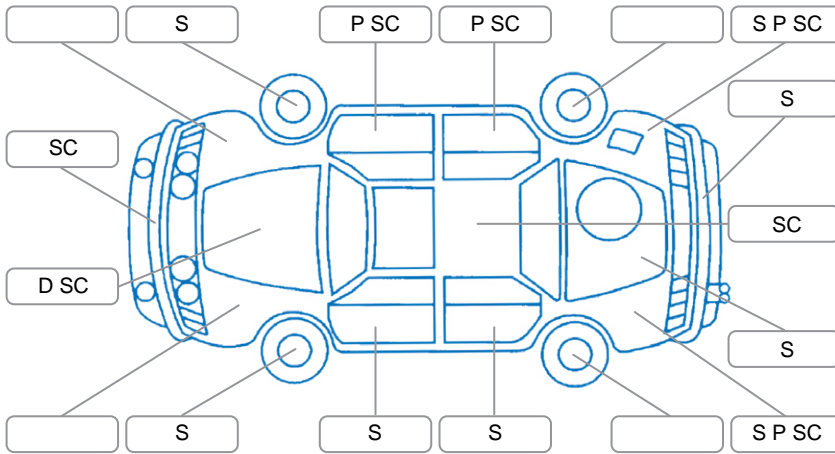

Report ID:	28,282,837	Version:	2
Created:	03 Jul 2026		

Make:	KIA	Model:	Sportage
Body Style:	SUV	Year:	2012
Rego No.:	GMC85	Rego Expiry:	17 Aug 2026
WoF Expiry:	15 Jul 2027	Odometer:	146,888 Kms
Good No.:	28282837	VIN:	KNAPC812SC7340152
Next Service:	156,894 Kms	Service History:	No

Key
 S = Scratch R = Rust C = Crack * = Decals W = Significant scuffs
 D = Dent PT = Paint defect P = Pin dent SC = Stone Chips

Note: some defects and blemishes may not be displayed in the diagram

Body Inspection Comments