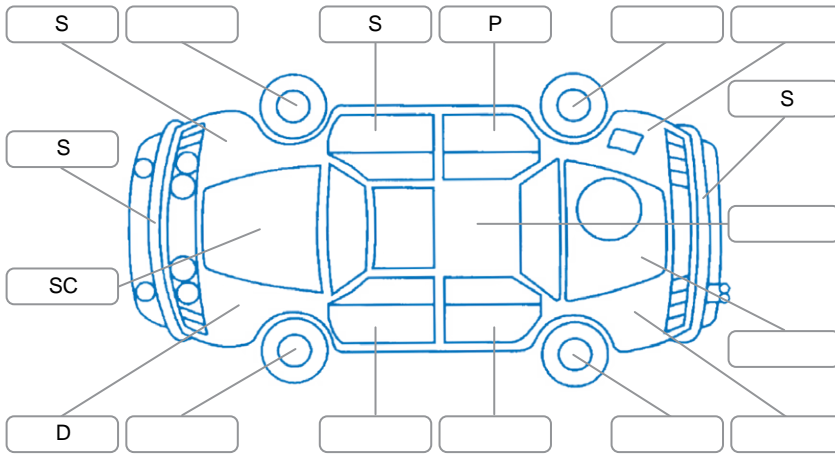

Report ID:	28,282,607	Version:	2
Created:	25 Jun 2026		

Make:	Subaru	Model:	Legacy
Body Style:	Sedan	Year:	2009
Rego No.:	GMZ238	Rego Expiry:	10 Mar 2027
WoF Expiry:	12 Dec 2026	Odometer:	313,822 Kms
Good No.:	28282607	VIN:	7AT0GF0BX12002669
Next Service:	322780	Service History:	No

Key

S = Scratch R = Rust C = Crack * = Decals W = Significant scuffs
 D = Dent PT = Paint defect P = Pin dent SC = Stone Chips

Note: some defects and blemishes may not be displayed in the diagram

Body Inspection Comments

Conditions During Body Inspection

Wet

Under Carriage and Under Bonnet Inspection Comments

Interior Comments

Seats:	Average
Carpets:	Average
Panels:	Average
Dashboard:	Average

General Comments

heater fan speed fluctuates between high and low intermittently