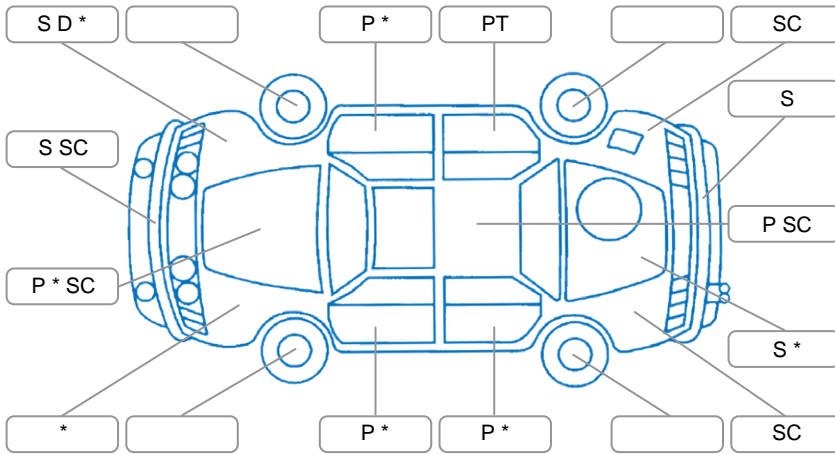

Report ID:	28,282,449	Version:	1
Created:	26 Jun 2026		

Make:	Holden	Model:	Colorado
Body Style:	Utility	Year:	2017
Rego No.:	XK1V8R	Rego Expiry:	19 Aug 2026
WoF Expiry:	07 Mar 2026	Odometer:	178,893 Kms
Good No.:	28282449	VIN:	MMU148EK0HH622138
Next Service:	182,000km	Service History:	No

**Key**  
 S = Scratch    R = Rust    C = Crack    \* = Decals    W = Significant scuffs  
 D = Dent    PT = Paint defect    P = Pin dent    SC = Stone Chips

Note: some defects and blemishes may not be displayed in the diagram