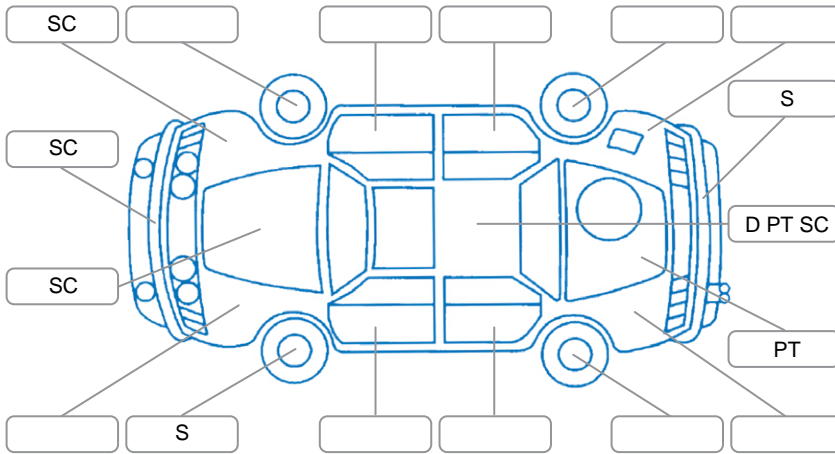

Report ID:	28,282,420	Version:	1
Created:	26 Jun 2026		

Make:	Toyota	Model:	Rav4
Body Style:	SUV	Year:	2017
Rego No.:	PPG871	Rego Expiry:	23 Dec 2026
WoF Expiry:	03 Apr 2026	Odometer:	186,424 Kms
Good No.:	28282420	VIN:	JTMBFREX0J166021
Next Service:	189,897	Service History:	No

Key

S = Scratch R = Rust C = Crack * = Decals W = Significant scuffs
 D = Dent PT = Paint defect P = Pin dent SC = Stone Chips

Note: some defects and blemishes may not be displayed in the diagram

Body Inspection Comments

Conditions During Body Inspection: Wet

Under Carriage and Under Bonnet Inspection Comments

Interior Comments

Seats:	Average
Carpets:	Average
Panels:	Average
Dashboard:	Good

General Comments

Road Conditions During Test Drive	Dry	
Engine Timing Mechanism	Timing Chain	
Evidence of Cam Belt Replacement	<input type="checkbox"/> Yes <input type="checkbox"/> No	Kms
Inspected by:	Lewis Dolamore	
Published by:	Lewis Dolamore	
Inspection Date:	26 Jun 2026	