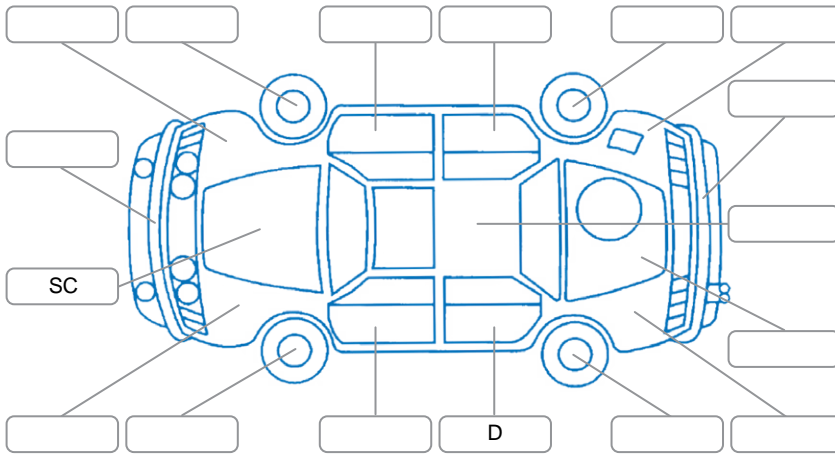

Key
 S = Scratch R = Rust C = Crack * = Decals W = Significant scuffs
 D = Dent PT = Paint defect P = Pin dent SC = Stone Chips

Note: some defects and blemishes may not be displayed in the diagram

Body Inspection Comments

Panels: Good

Dashboard: Good

General Comments

Road Conditions During Test Drive: Dry

Engine Timing Mechanism: Timing Chain

Evidence of Cam Belt Replacement: Yes No Kms

Inspected by: Rowan Fey

Published by: Rowan Fey