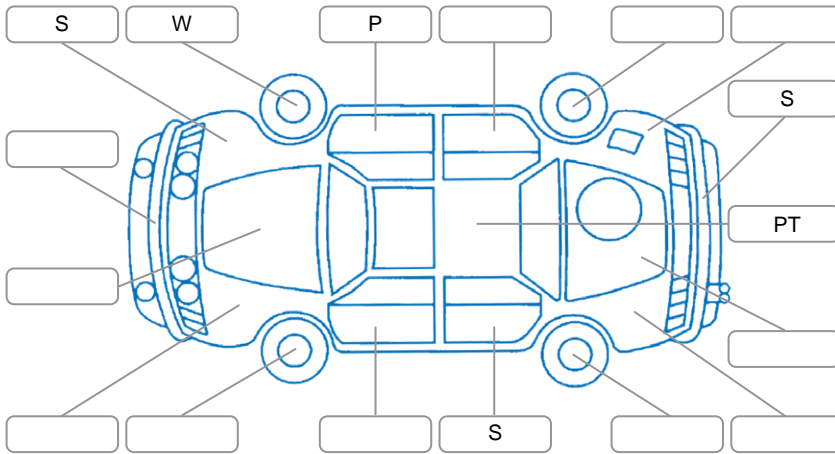

Report ID:	28,282,132	Version:	1
Created:	25 Jun 2026		

Make:	Toyota	Model:	Corolla
Body Style:	Hatchback	Year:	1989
Rego No.:	OK6323	Rego Expiry:	10 Aug 2026
WoF Expiry:	22 Dec 2026	Odometer:	164,473 Kms
Good No.:	28282132	VIN:	
Next Service:	170900	Service History:	No

Key
 S = Scratch R = Rust C = Crack * = Decals W = Significant scuffs
 D = Dent PT = Paint defect P = Pin dent SC = Stone Chips

Note: some defects and blemishes may not be displayed in the diagram

Body Inspection Comments

Both rear tyres low tread

Conditions During Body Inspection

Wet

Under Carriage and Under Bonnet Inspection Comments

Front wheel drive

Interior Comments

Seats:	Good
Carpets:	Good
Panels:	Good
Dashboard:	Good