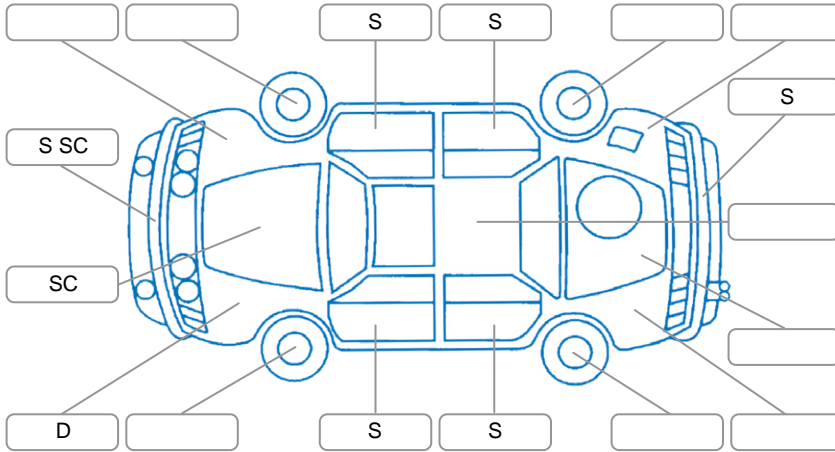

Report ID:	28,282,099	Version:	1
Created:	25 Jun 2026		

Make:	Toyota	Model:	Aqua
Body Style:	Hatchback	Year:	2014
Rego No.:	NDJ697	Rego Expiry:	12 Jun 2026
WoF Expiry:	26 May 2027	Odometer:	217,175 Kms
Good No.:	28282099	VIN:	7AT0H65YX20354056
Next Service:	227523	Service History:	No

**Key**

S = Scratch    R = Rust    C = Crack    \* = Decals    W = Significant scuffs  
 D = Dent    PT = Paint defect    P = Pin dent    SC = Stone Chips

Note: some defects and blemishes may not be displayed in the diagram