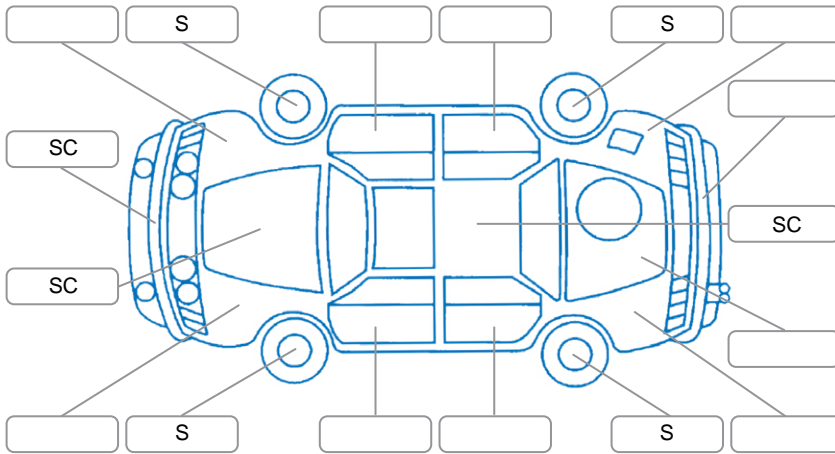

Report ID:	28,282,075	Version:	4
Created:	26 Jun 2026		

Make:	Renault	Model:	Lutecia
Body Style:	Hatchback	Year:	2014
Rego No.:	RBK476	Rego Expiry:	04 Aug 2026
WoF Expiry:	02 Mar 2027	Odometer:	60,452 Kms
Good No.:	28282075	VIN:	VF15R40SEE0700179
Next Service:	65,638	Service History:	No

**Key**  
 S = Scratch    R = Rust    C = Crack    \* = Decals    W = Significant scuffs  
 D = Dent    PT = Paint defect    P = Pin dent    SC = Stone Chips

Note: some defects and blemishes may not be displayed in the diagram