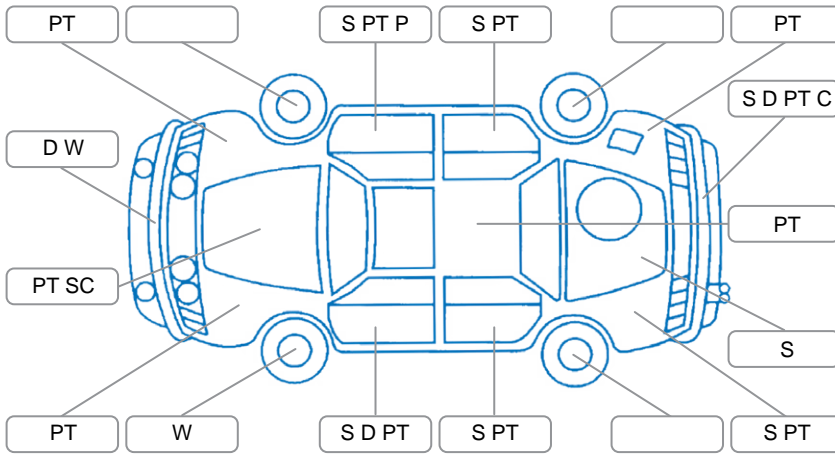

Report ID:	28,282,052	Version:	1
Created:	29 Jun 2026		

Make:	Subaru	Model:	Impreza
Body Style:	Hatchback	Year:	2012
Rego No.:	MUW413	Rego Expiry:	01 Dec 2026
WoF Expiry:	18 Jun 2027	Odometer:	170,141 Kms
Good No.:	28282052	VIN:	7AT0GF1XX19021161
Next Service:	no record	Service History:	No

Key

S = Scratch R = Rust C = Crack * = Decals W = Significant scuffs
 D = Dent PT = Paint defect P = Pin dent SC = Stone Chips

Note: some defects and blemishes may not be displayed in the diagram

Body Inspection Comments

Leaking from engine. Major leaking from transmission. Front suspension lower arm bushes are perishing. Left sill rip has bent.

Interior Comments

Seats:	Good
Carpets:	Good
Panels:	Good
Dashboard:	Fuse Lid clips are missing, under start button.