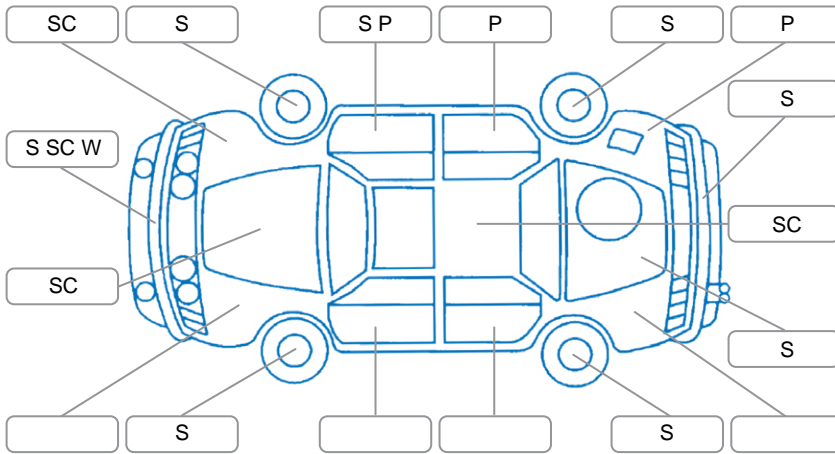

Report ID:	28,281,748	Version:	1
Created:	02 Jul 2026		

Make:	Volvo	Model:	V60
Body Style:	SUV	Year:	2015
Rego No.:	PEA281	Rego Expiry:	24 Sep 2026
WoF Expiry:	19 Jun 2027	Odometer:	174,893 Kms
Good No.:	28281748	VIN:	YV1FW40MDF1233667
Next Service:	184,890km's	Service History:	No

**Key**  
 S = Scratch    R = Rust    C = Crack    \* = Decals    W = Significant scuffs  
 D = Dent    PT = Paint defect    P = Pin dent    SC = Stone Chips

Note: some defects and blemishes may not be displayed in the diagram

### Body Inspection Comments

Crack in indicator repeater lens on left side wing mirror. Small stone crack in middle of windscreen.

Conditions During Body Inspection: Dry