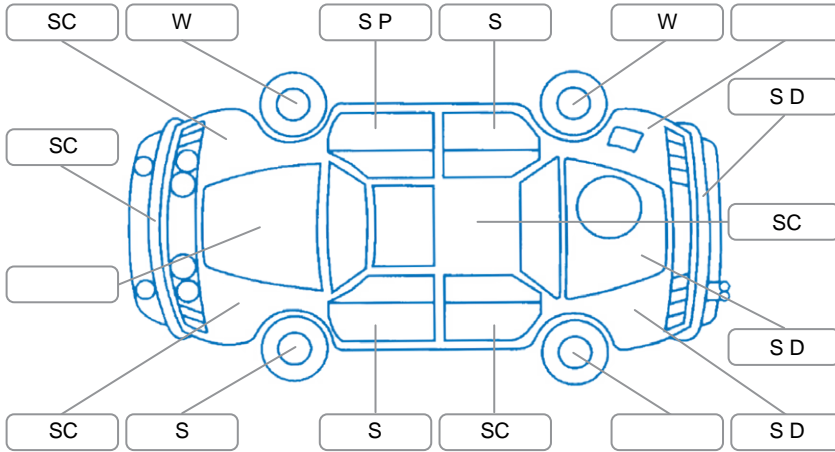

**Key**  
 S = Scratch    R = Rust    C = Crack    \* = Decals    W = Significant scuffs  
 D = Dent    PT = Paint defect    P = Pin dent    SC = Stone Chips

Note: some defects and blemishes may not be displayed in the diagram

### Body Inspection Comments

Moisture in left tail light. Minor stone chips in windshield. Front wheels centre cap badges are missing.

Conditions During Body Inspection: Dry

### Under Carriage and Under Bonnet Inspection Comments

Oil leaking from front side of engine. Transmission leaking from cooling line joints.